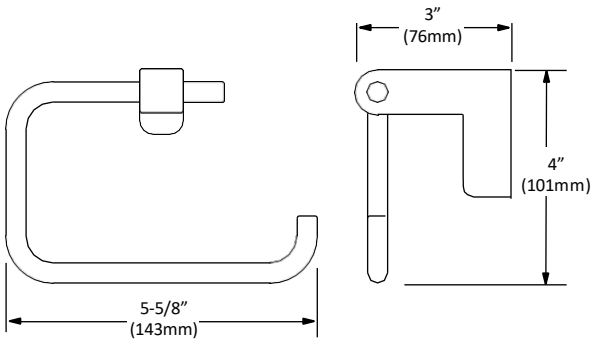

**HAND TOWEL RING**

BA-1904BK

**TOILET PAPER HOLDER DOUBLE**

BA-1906BK

**FEATURES**

- Concealed surface mount
- Mounting hardware included
- BK (Black)

Disclaimer: Nerval makes every effort to provide accurate specification data. However, specification may change without notice. Please visit the Nerval website to see NERVAL'S TERMS AND CONDITIONS.

## Bathroom Set

TOILET PAPER HOLDER

ROBE HOOK

HAND TOWEL RING

TOILET PAPER HOLDER DOUBLE

Disclaimer: Nerval makes every effort to provide accurate specification data. However, specification may change without notice. Please visit the Nerval website to see NERVAL'S TERMS AND CONDITIONS.