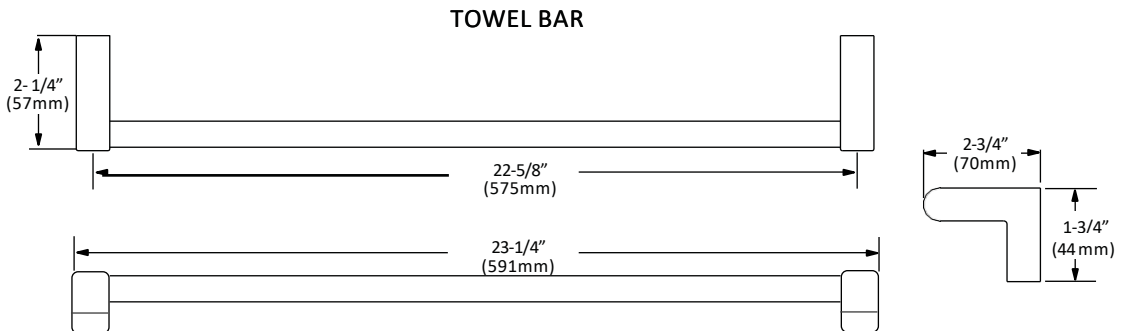

**HAND TOWEL RING**

BA-1904BK

**TOILET PAPER HOLDER DOUBLE**

BA-1906BK

**FEATURES**

- Concealed surface mount
- Mounting hardware included
- BK (Black)

Disclaimer: Nerval makes every effort to provide accurate specification data. However, specification may change without notice. Please visit the Nerval website to see NERVAL'S TERMS AND CONDITIONS.

## Bathroom Set

TOILET PAPER HOLDER

ROBE HOOK

HAND TOWEL RING

TOILET PAPER HOLDER DOUBLE

Disclaimer: Nerval makes every effort to provide accurate specification data. However, specification may change without notice. Please visit the Nerval website to see NERVAL'S TERMS AND CONDITIONS.