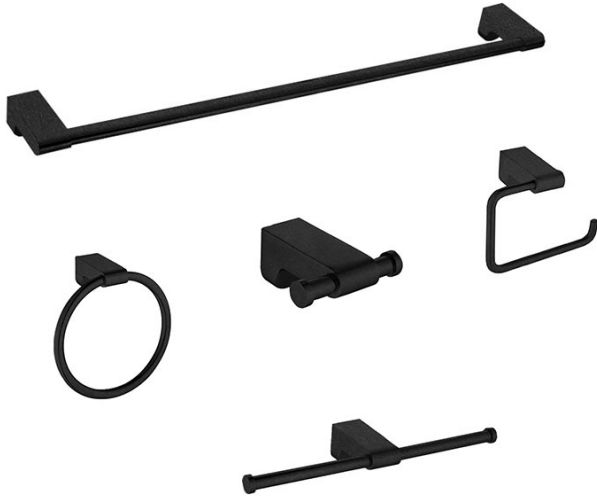

## Bathroom Set

**MODEL: REENA** (1900BK SERIES)

**TOWEL BAR**

BA-1901BK

**TOILET PAPER HOLDER**

BA-1902BK

**ROBE HOOK**

BA-1903BK

**HAND TOWEL RING**

BA-1904BK

**TOILET PAPER HOLDER DOUBLE**

BA-1906BK

**FEATURES**

- Concealed surface mount
- Mounting hardware included
- BK (Black)

Disclaimer: Nerval makes every effort to provide accurate specification data. However, specification may change without notice. Please visit the Nerval website to see NERVAL'S TERMS AND CONDITIONS.

## Bathroom Set

TOILET PAPER HOLDER

ROBE HOOK

HAND TOWEL RING

TOILET PAPER HOLDER DOUBLE

Disclaimer: Nerval makes every effort to provide accurate specification data. However, specification may change without notice. Please visit the Nerval website to see NERVAL'S TERMS AND CONDITIONS.