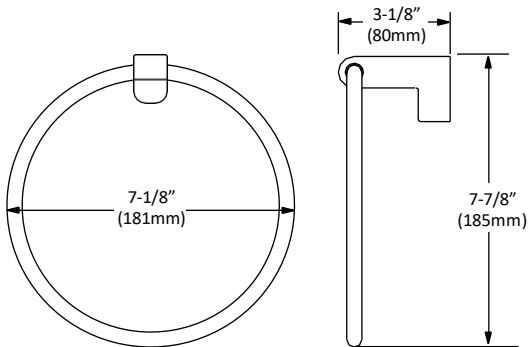

**HAND TOWEL RING**

BA-1904BK

**TOILET PAPER HOLDER DOUBLE**

BA-1906BK

**FEATURES**

- Concealed surface mount
- Mounting hardware included
- BK (Black)

Disclaimer: Nerval makes every effort to provide accurate specification data. However, specification may change without notice. Please visit the Nerval website to see NERVAL'S TERMS AND CONDITIONS.

## Bathroom Set

TOILET PAPER HOLDER

ROBE HOOK

HAND TOWEL RING

TOILET PAPER HOLDER DOUBLE

Disclaimer: Nerval makes every effort to provide accurate specification data. However, specification may change without notice. Please visit the Nerval website to see NERVAL'S TERMS AND CONDITIONS.