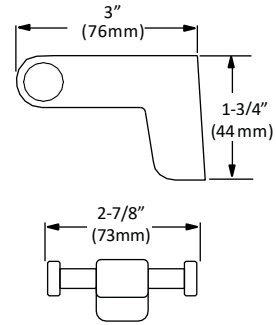

**HAND TOWEL RING**

BA-1904BK

**TOILET PAPER HOLDER DOUBLE**

BA-1906BK

**FEATURES**

- Concealed surface mount
- Mounting hardware included
- BK (Black)

Disclaimer: Nerval makes every effort to provide accurate specification data. However, specification may change without notice. Please visit the Nerval website to see NERVAL'S TERMS AND CONDITIONS.

## Bathroom Set

TOILET PAPER HOLDER

ROBE HOOK

HAND TOWEL RING

TOILET PAPER HOLDER DOUBLE

Disclaimer: Nerval makes every effort to provide accurate specification data. However, specification may change without notice. Please visit the Nerval website to see NERVAL'S TERMS AND CONDITIONS.