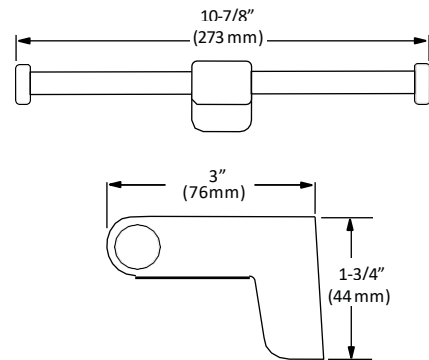

**HAND TOWEL RING**

BA-1904BK

**TOILET PAPER HOLDER DOUBLE**

BA-1906BK

**FEATURES**

- Concealed surface mount
- Mounting hardware included
- BK (Black)

Disclaimer: Nerval makes every effort to provide accurate specification data. However, specification may change without notice. Please visit the Nerval website to see NERVAL'S TERMS AND CONDITIONS.

## Bathroom Set

TOILET PAPER HOLDER

ROBE HOOK

HAND TOWEL RING

TOILET PAPER HOLDER DOUBLE

Disclaimer: Nerval makes every effort to provide accurate specification data. However, specification may change without notice. Please visit the Nerval website to see NERVAL'S TERMS AND CONDITIONS.